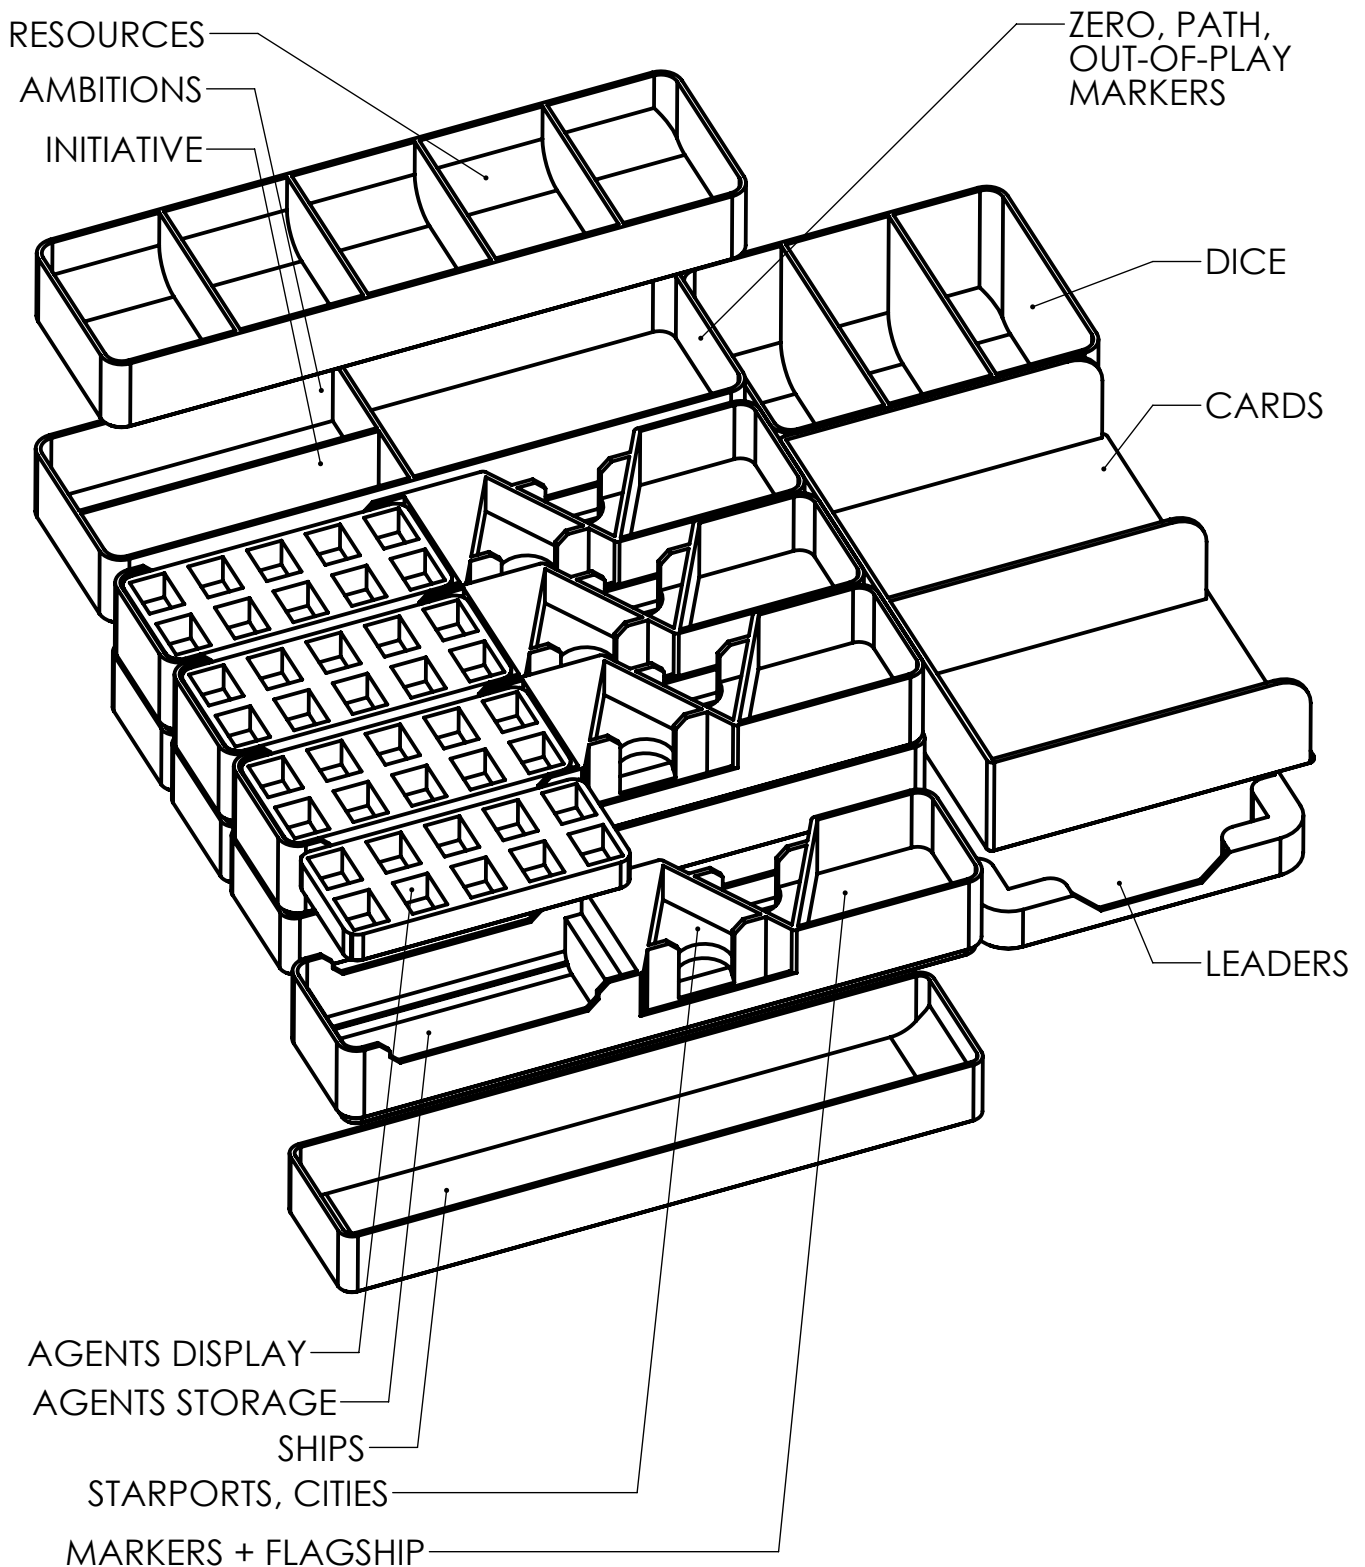

INSERT FOR ARCS

NOTE: USE AGENTS DISPLAY AND SHIP TRAY ALONG WITH PLAYER BOARD TO HAVE A TRANSPARENT NUMBERS OF THESE UNITS.

BLIGHTED REACH EXPANSION: USES ONLY PLAYER TRAYS AND 2 EXTRA TRAYS FOR FATE TOKENS